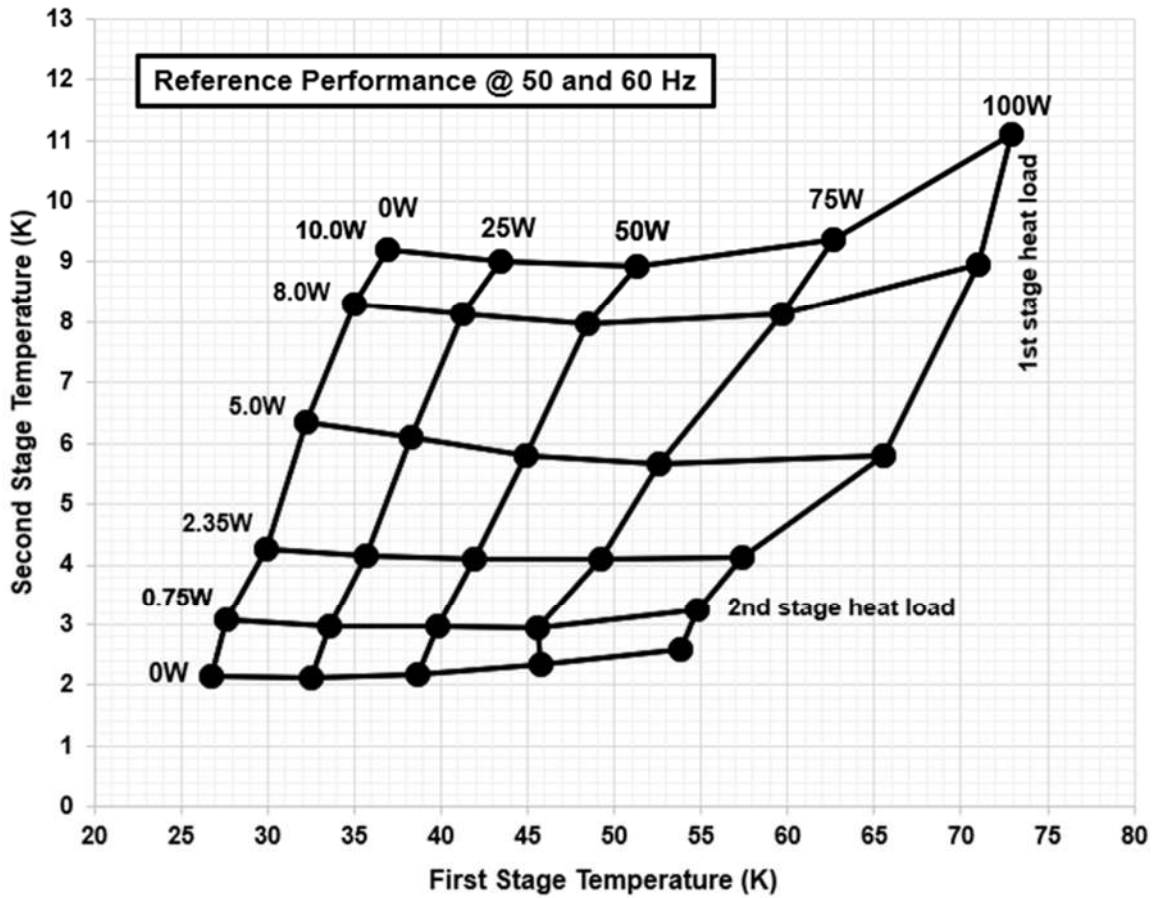

CRYOMECH

PT425-RM Cryorefrigerator Capacity Curve

Certified Performance: 0 W ≤ 2.8K
2.35 W @ 4.2 K with 50 W @ 45 K