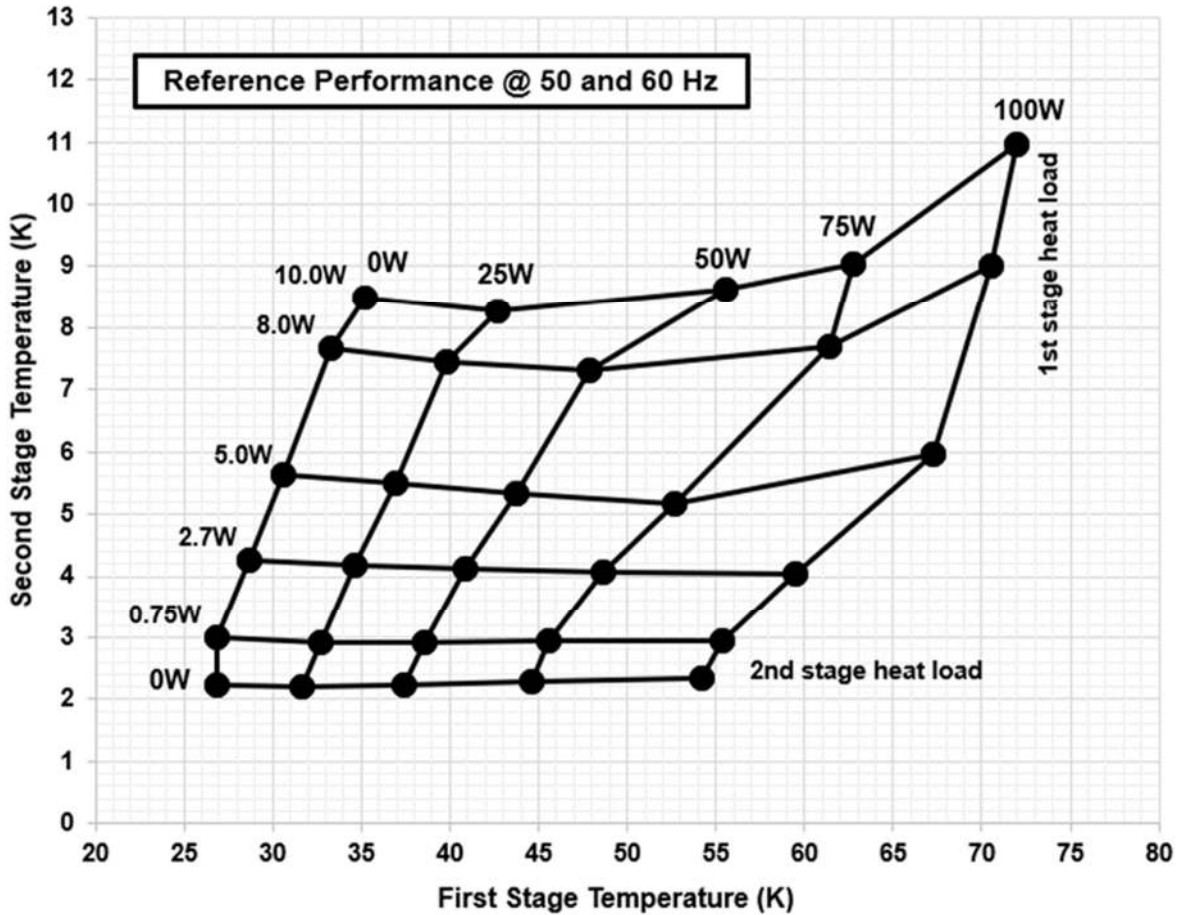

CRYOMECH

PT425 Cryorefrigerator Capacity Curve

Certified Performance: 0 W ≤ 2.8K
2.7 W @ 4.2 K with 55 W @ 45K