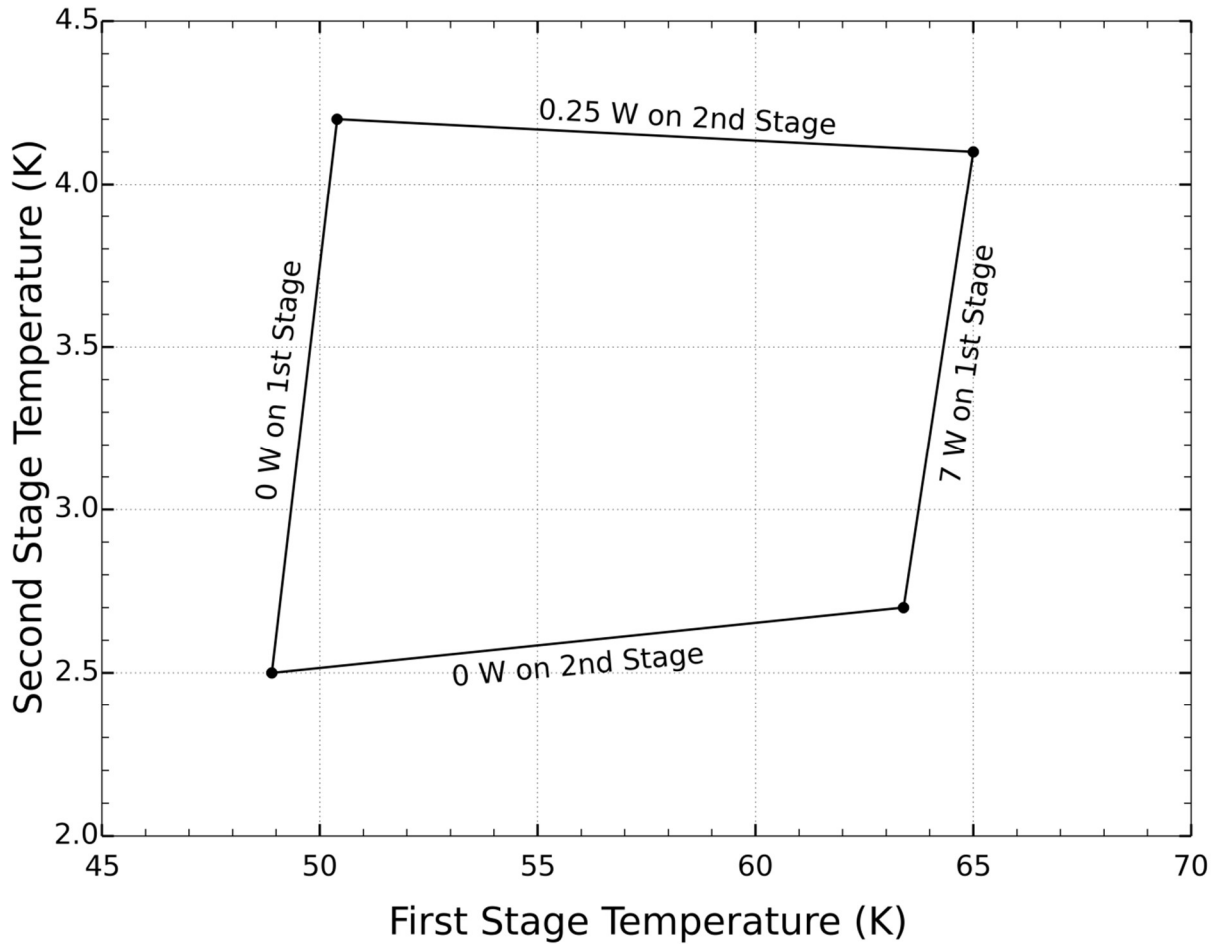

PT403 Cryorefrigerator Capacity Curve

Certified Performance: 0 W < 2.8 K
0.25 W @ 4.2 K with 7 W @ 65 K