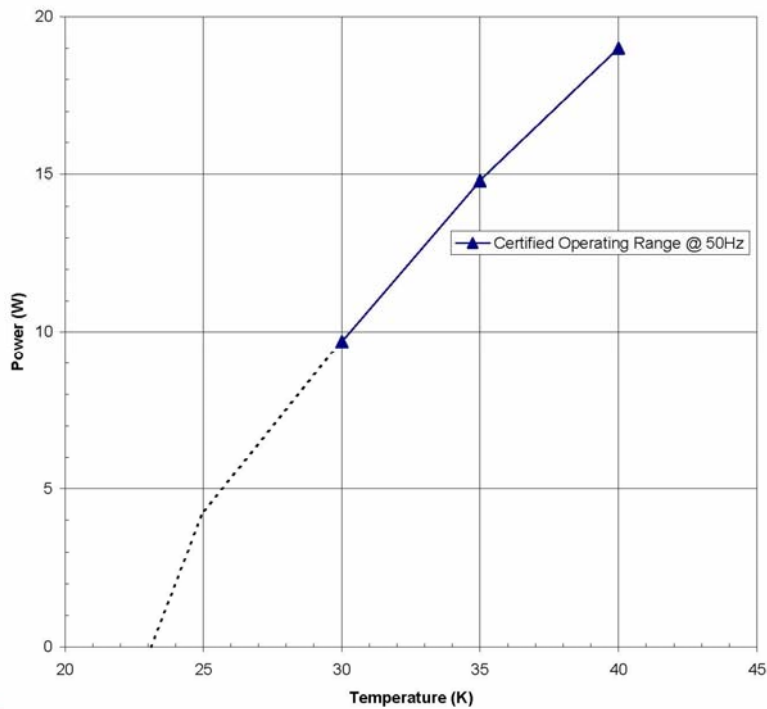

CRYOMECH

PT63-UL Cryorefrigerator Capacity Curve

113 Falso Drive, Syracuse, NY 13211 USA
315.455.2555 v 315.455.2544 f cryosales@cryomech.com www.cryomech.com

REVISED 03Jul07