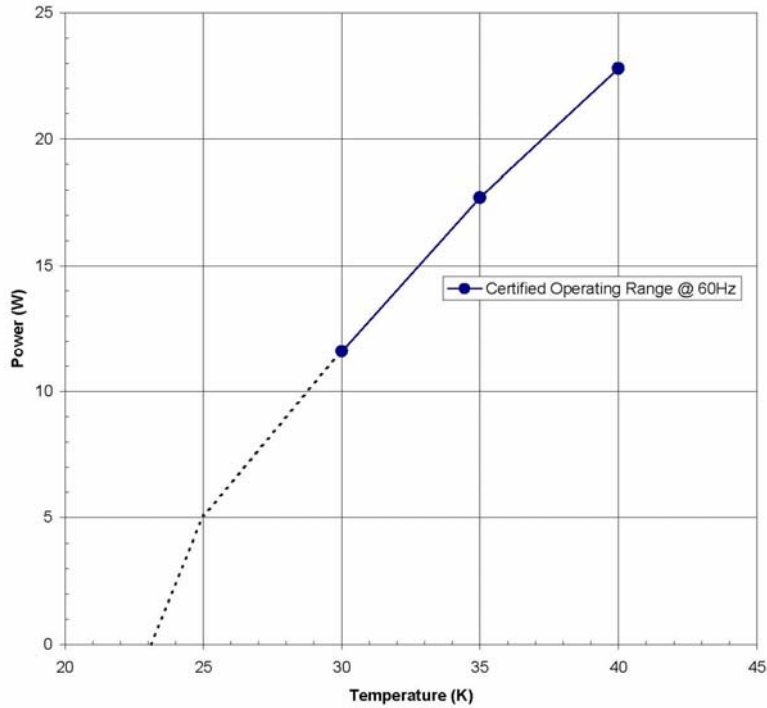

CRYOMECH

PT63-UL Cryorefrigerator Capacity Curve

113 Falso Drive, Syracuse, NY 13211 USA
315.455.2555 v 315.455.2544 f cryosales@cryomech.com www.cryomech.com

REVISED 03Jul07