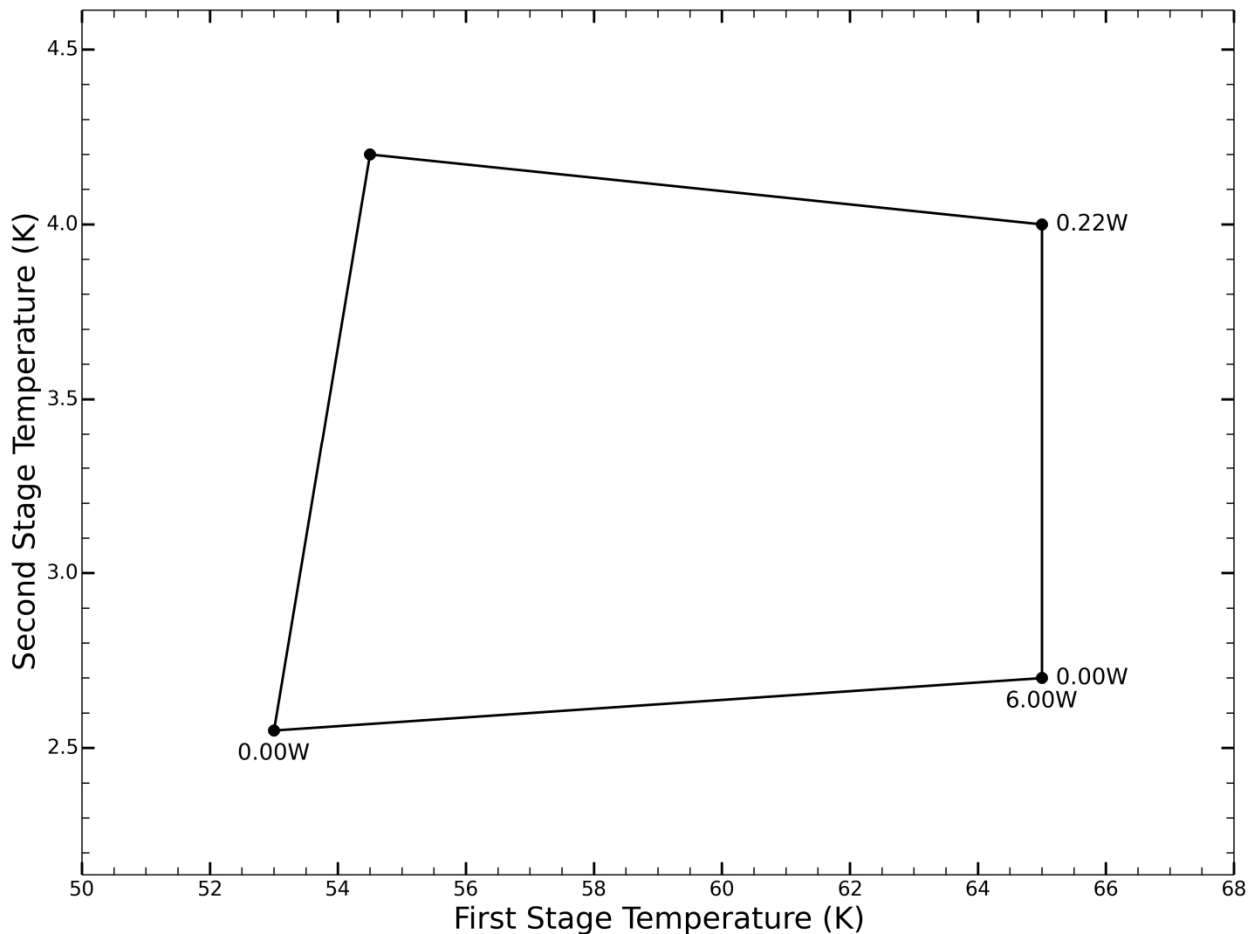

PT403-RM Cryorefrigerator Capacity Curve

Certified Performance: 0.00 W < 2.8K
≥0.22 W@ 4.2K with ≥6.0 W @ 65 K