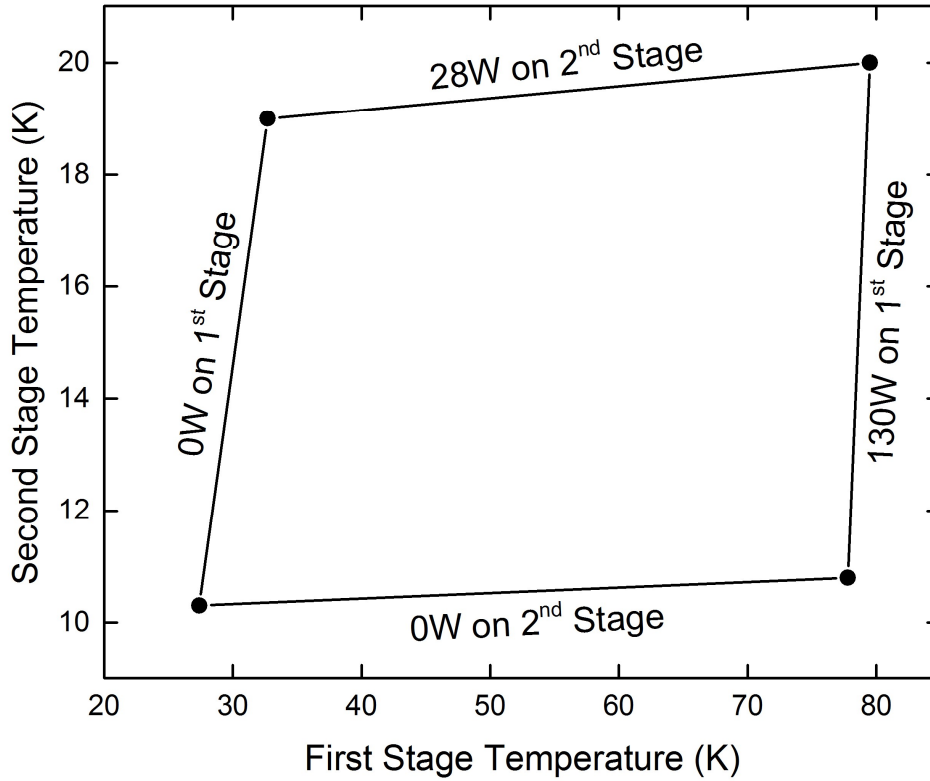

## PT820 Cryorefrigerator Capacity Curve

Reference Performance: 0W ≤ 10K  
28W @ 20K with 130W @ 80K