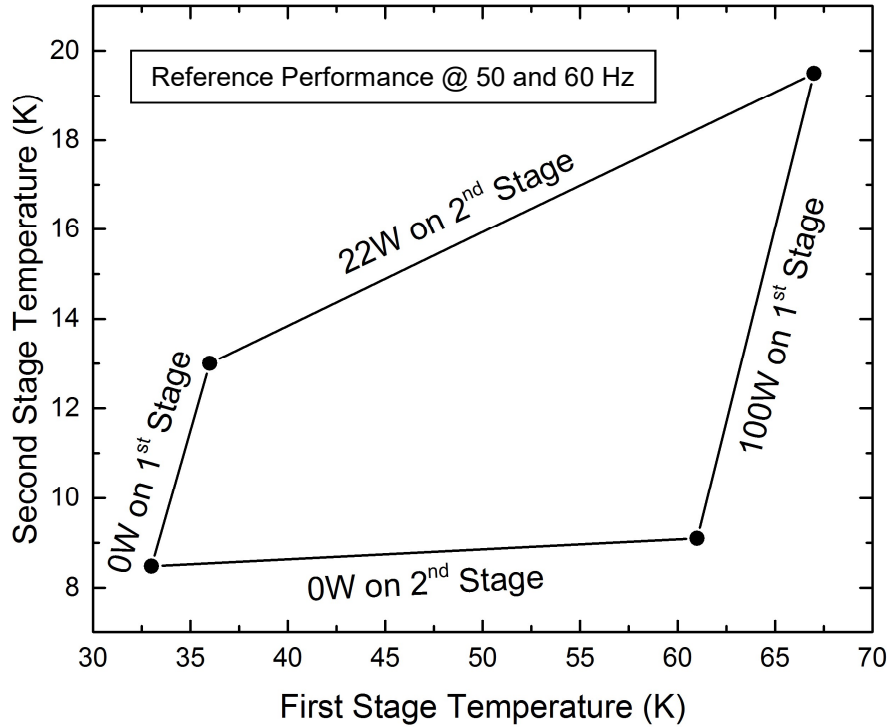

CRYOMECH

PT815 Cryorefrigerator Capacity Curve

Certified Performance: 0W < 10K
22W @ 20K with 100W @ 80K