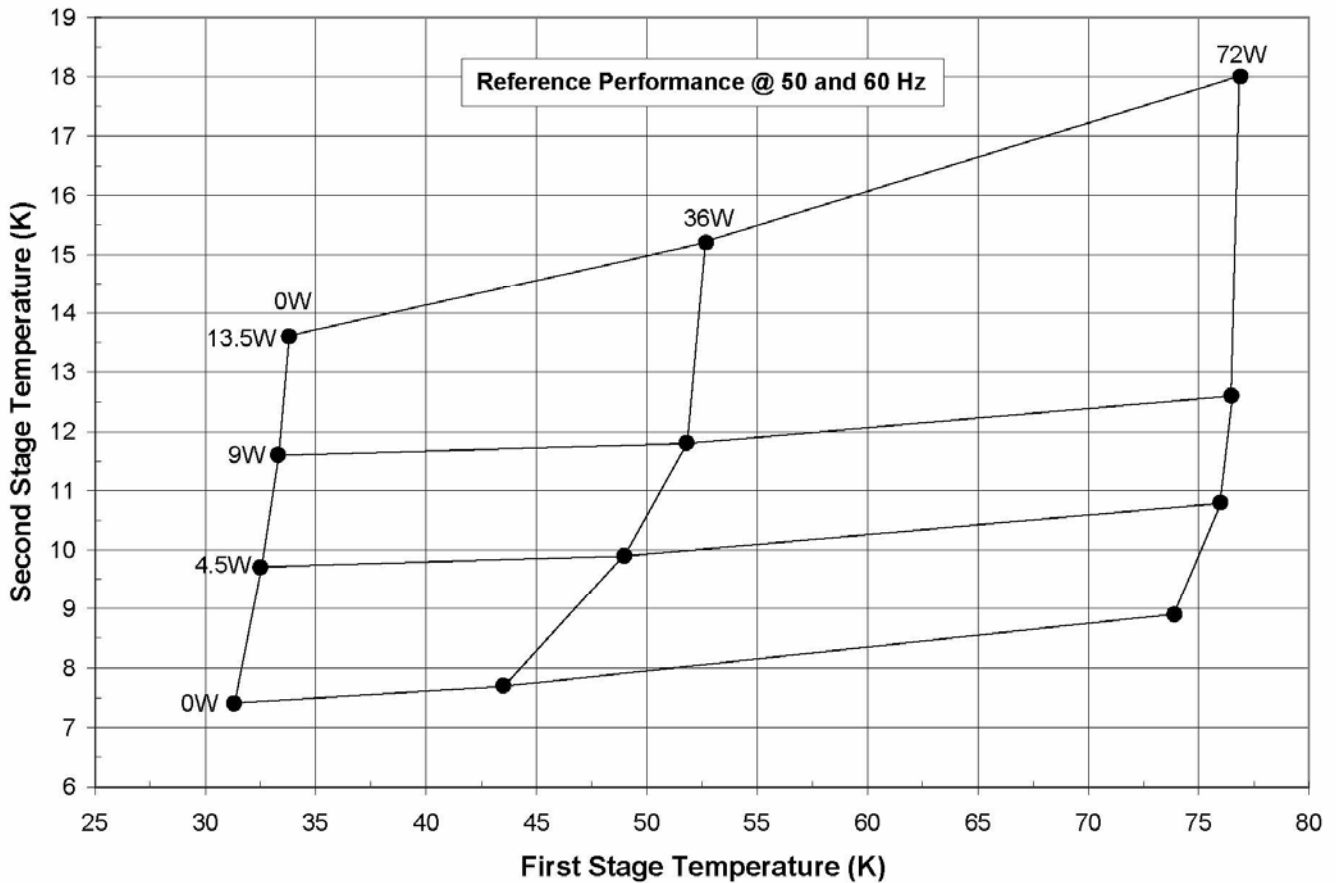

CRYOMECH

PT810-RM Cryorefrigerator Capacity Curve

Certified Performance: 0W < 8K
12.5W@20K with 72W@80K