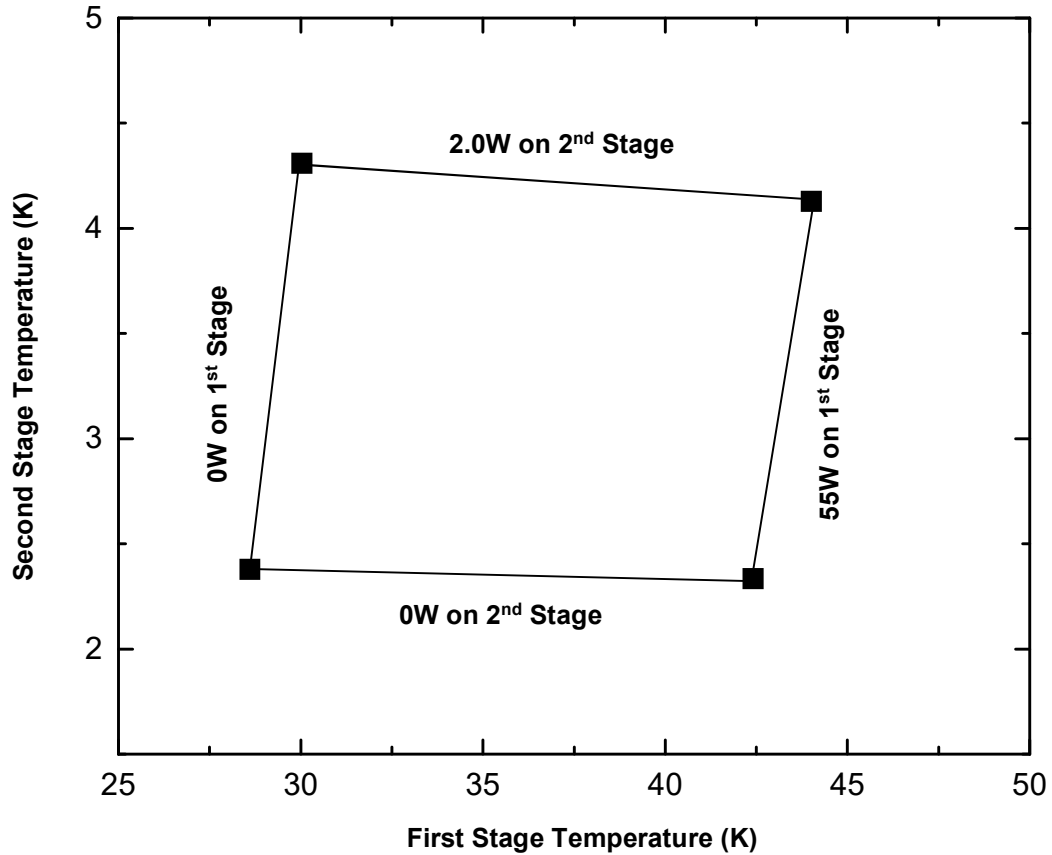

PT420 Cryorefrigerator Capacity Curve

Certified Performance: 0W \leq 2.8K
2.0W @ 4.2K with 55W @ 45K