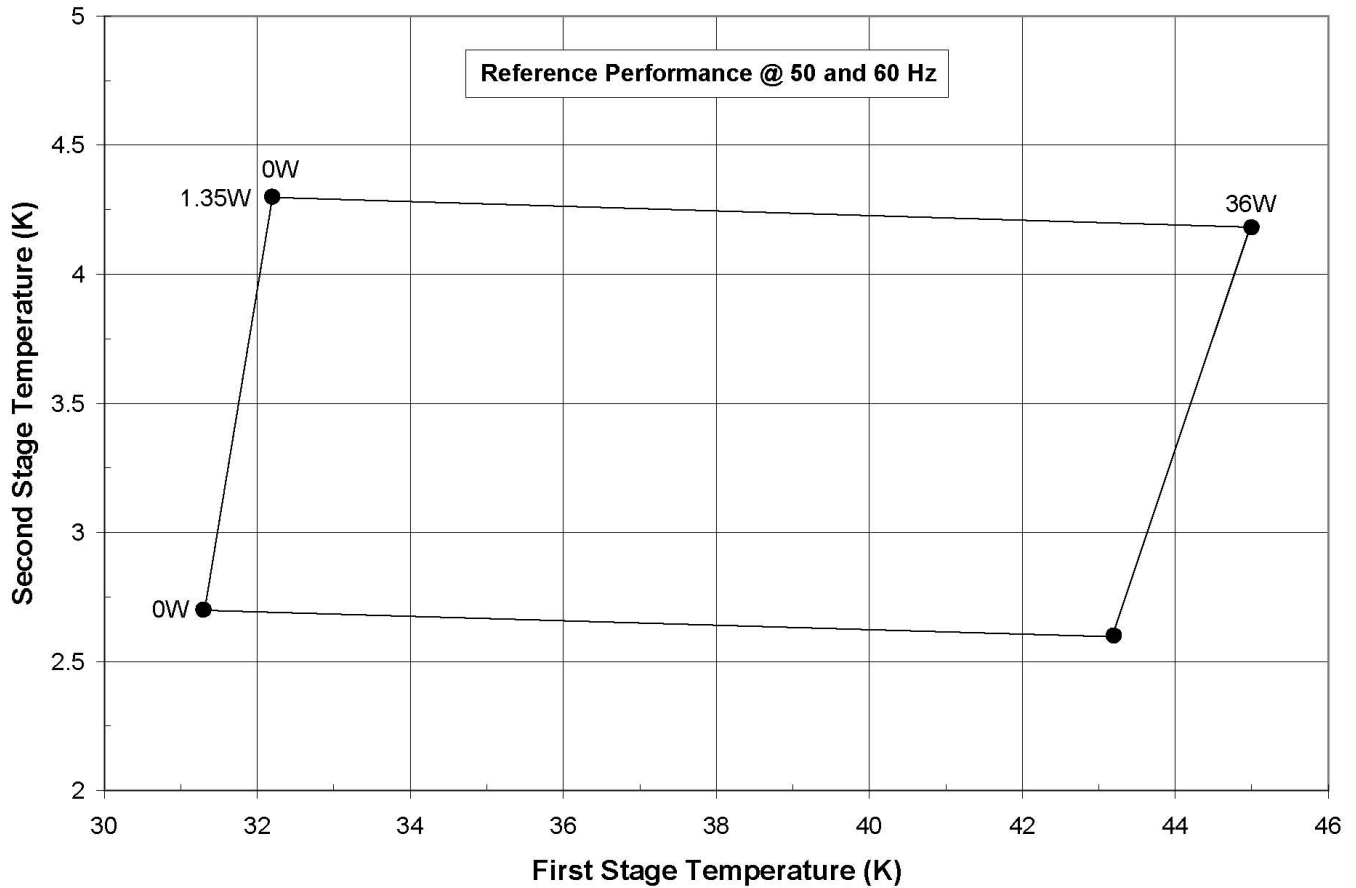

PT415-RM Cryorefrigerator Capacity Curve

Certified Performance: 0W < 2.8K
1.35W @ 4.2K with 40W @ 45K