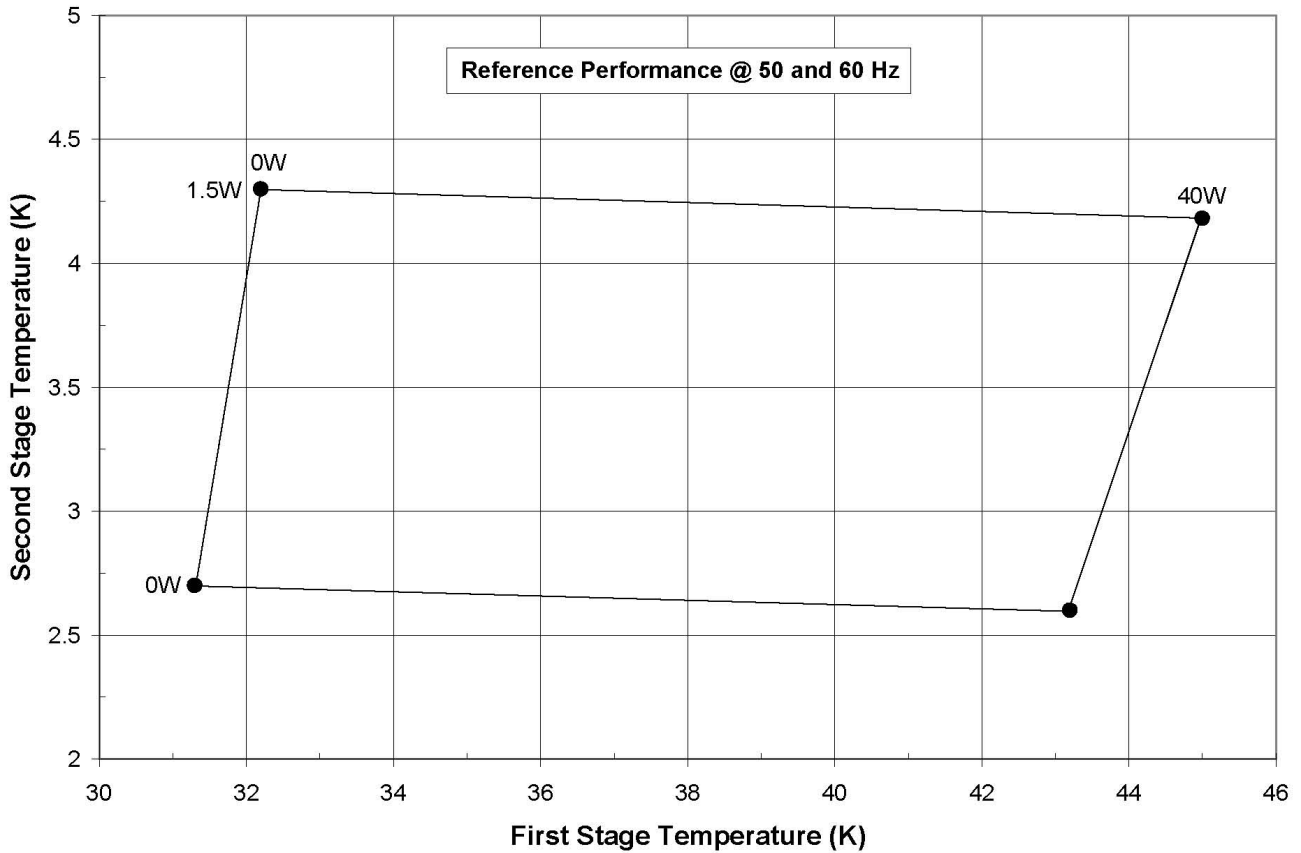

PT415 Cryorefrigerator Capacity Curve

Certified Performance: 0W < 2.8K
1.5W@ 4.2K with 45W @ 45K