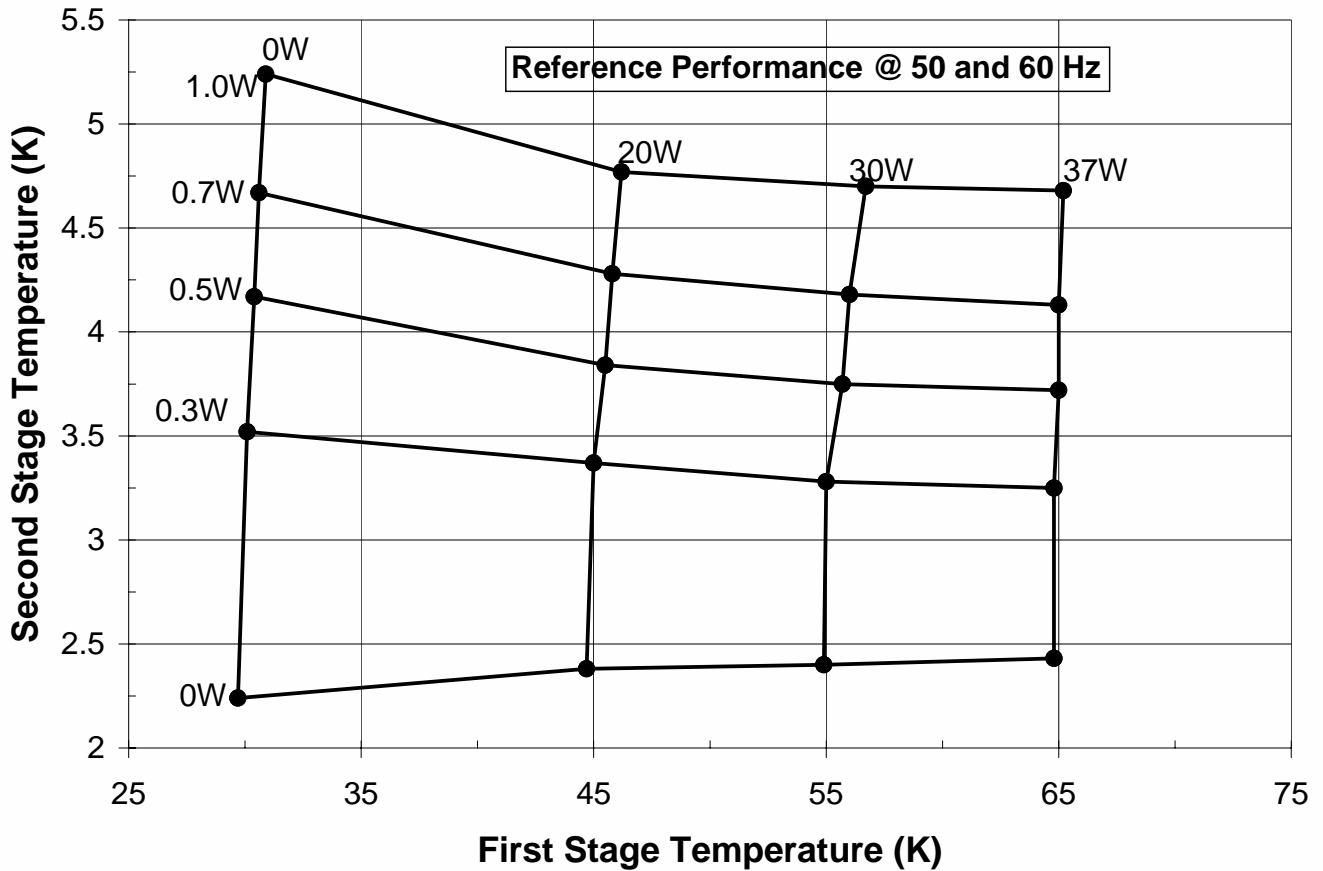

CRYOMECH

PT407 Cryorefrigerator Capacity Curve

Certified Performance: 0W < 2.8K
0.7W@4.2K with 25W@55K