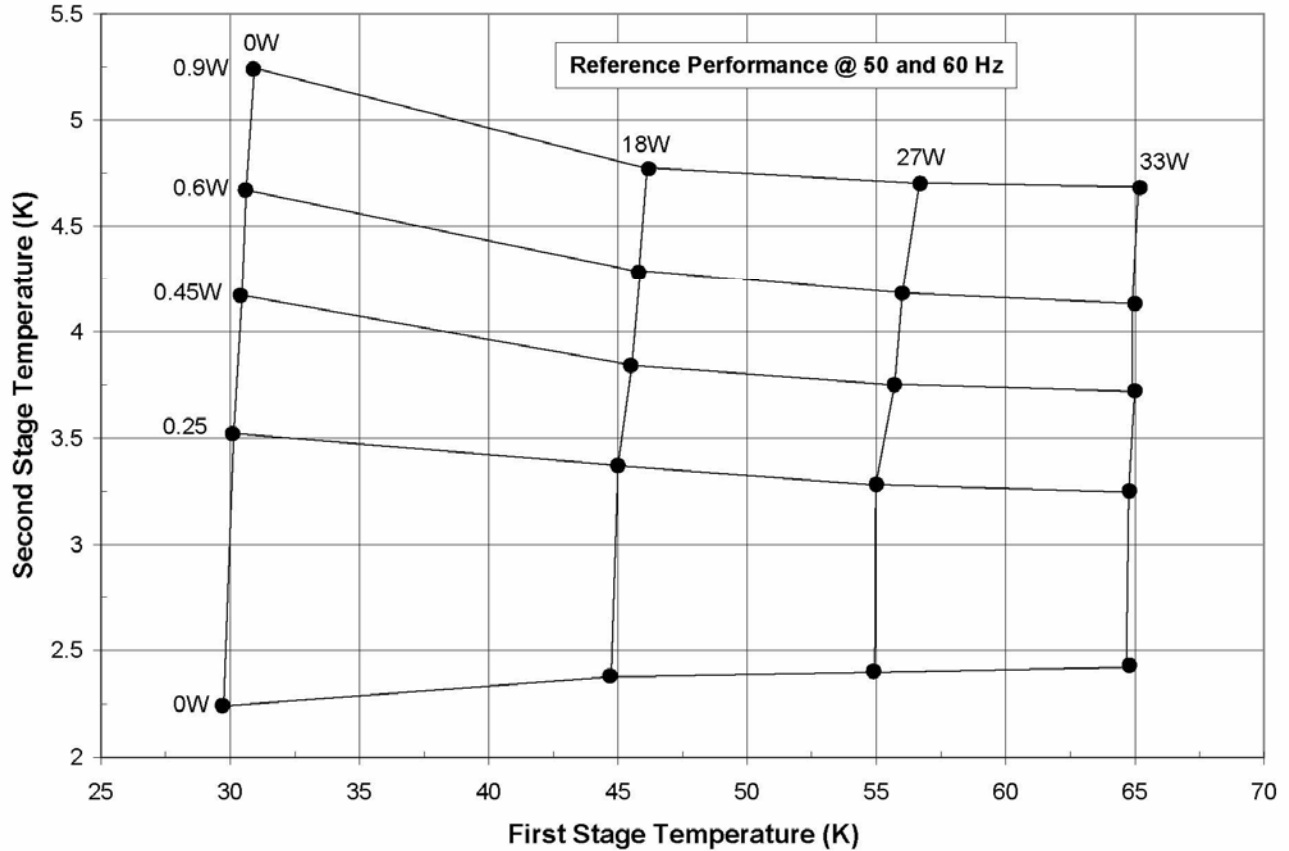

## PT407-RM Cryorefrigerator Capacity Curve

Certified Performance: 0W < 2.8K  
0.6W@4.2K with 22W@55K