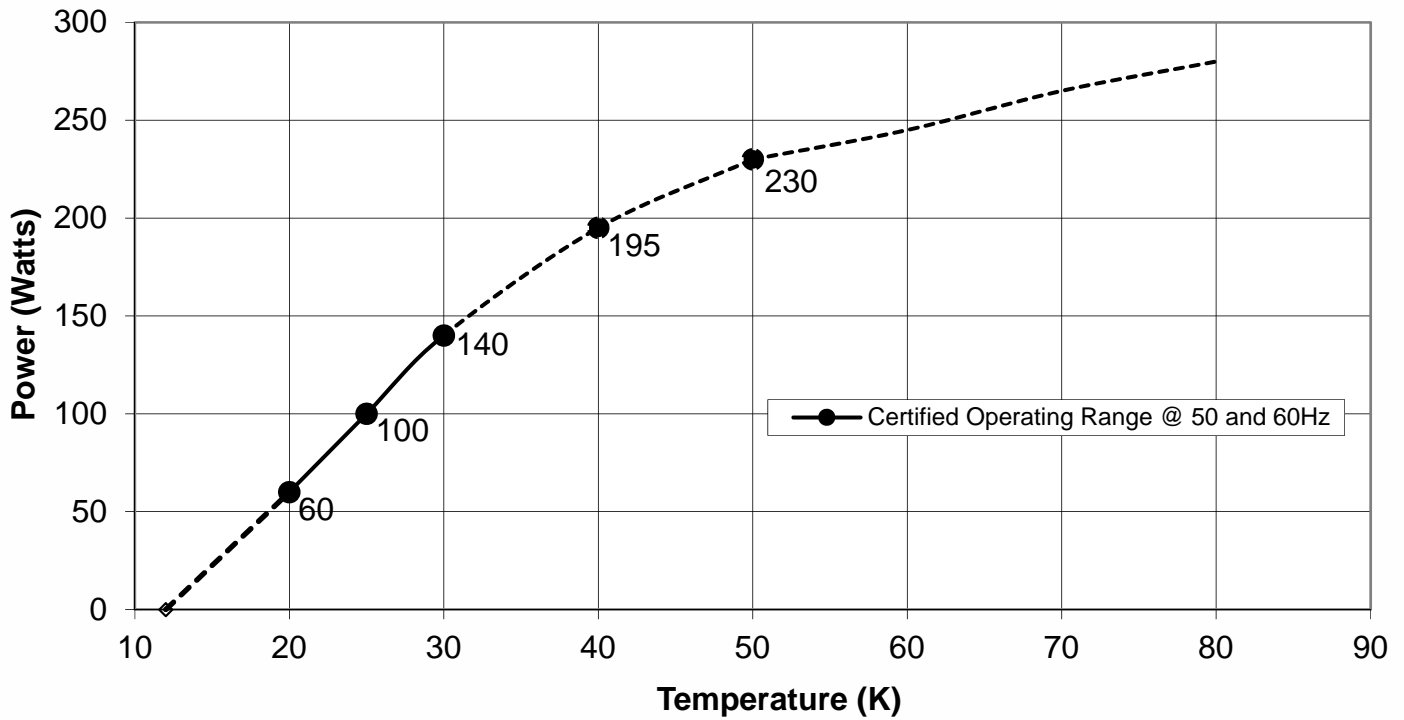

AL325 Cryorefrigerator Capacity Curve

Certified Performance: 100W @ 25K