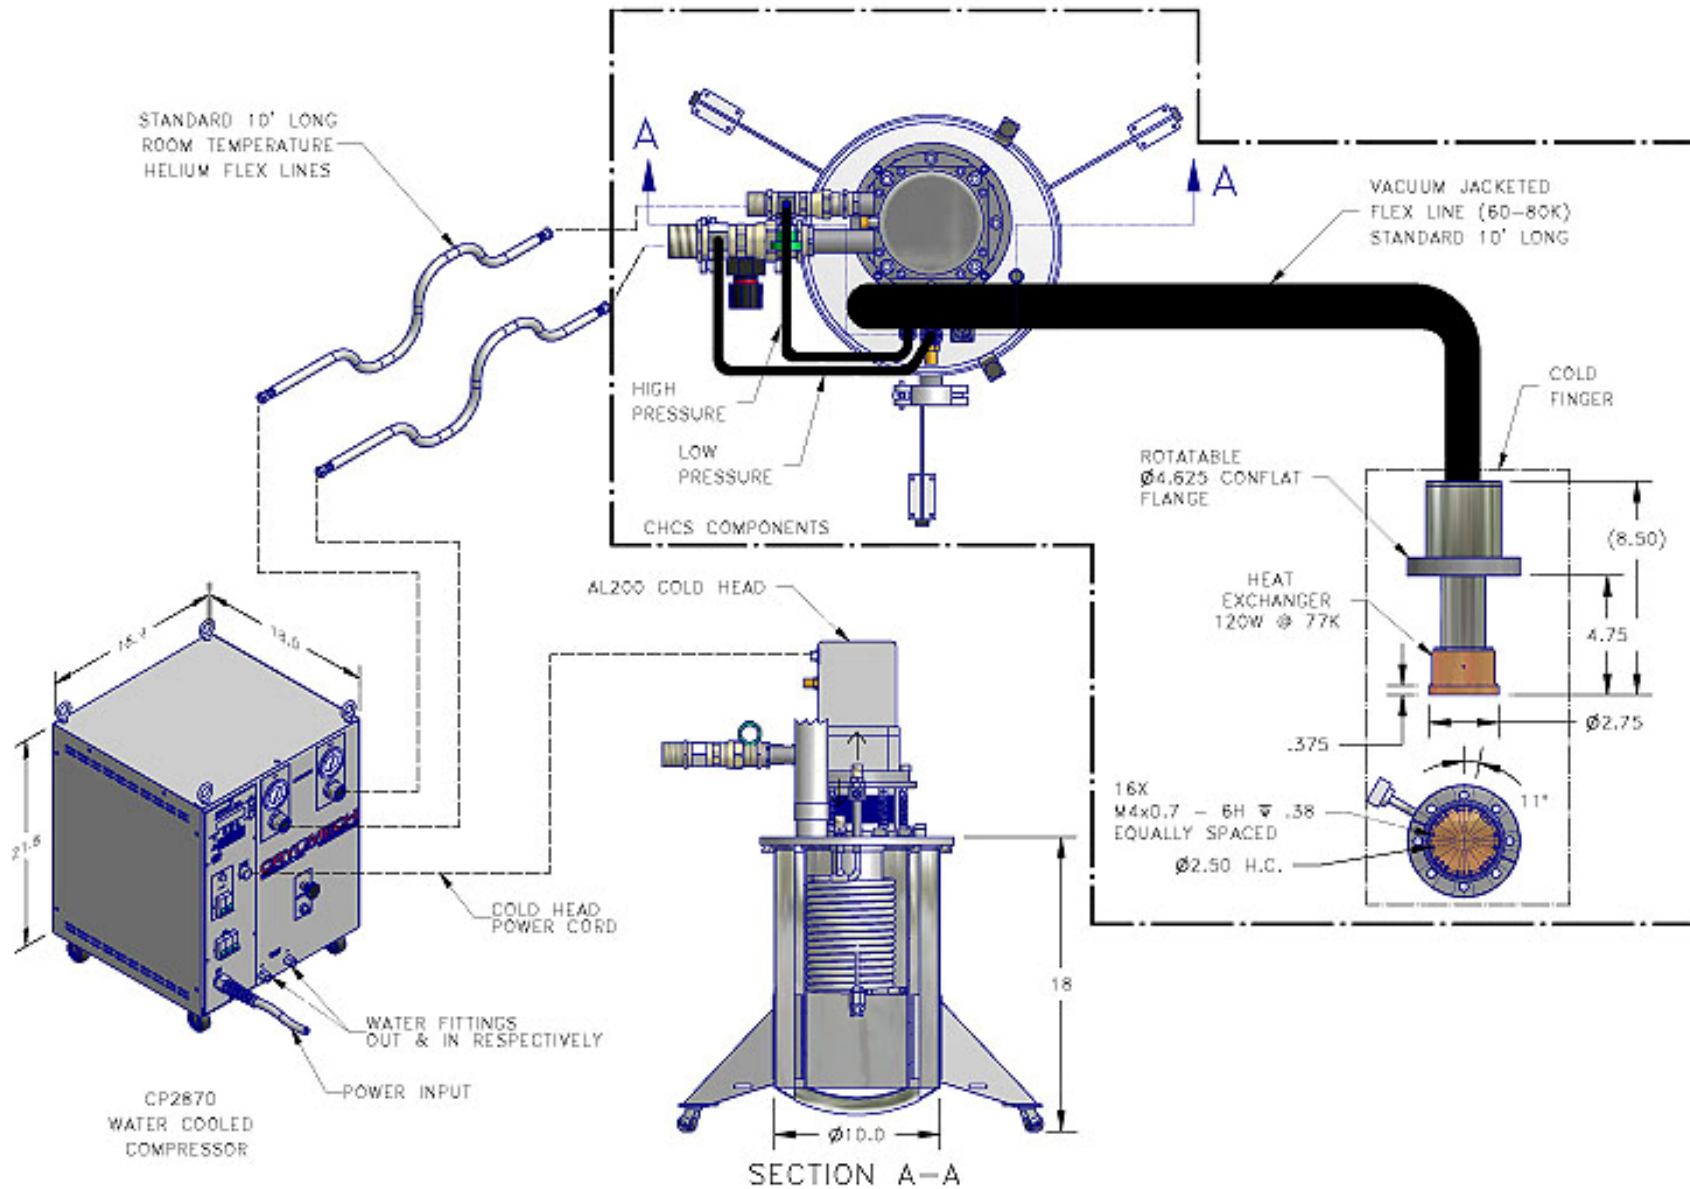

# CRYOMECH

## CHCS120- Cold Helium Circulation System with cold finger

113 Falso Drive, Syracuse, New York, 13211 USA Ph. 315-455-2555 Fax. 315-455-2544  
[www.cryomech.com](http://www.cryomech.com) [cryosales@cryomech.com](mailto:cryosales@cryomech.com)